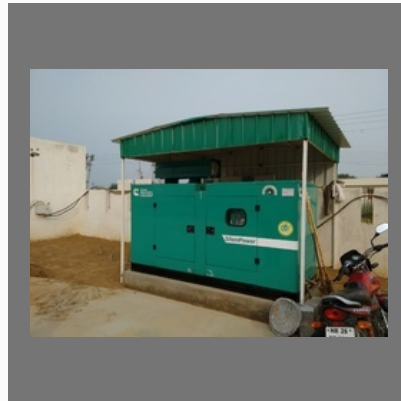

SS Main Gate

SS Main Gate

OTHER PRODUCTS:

Glass Mirror

Tin Shed

Aluminium box z windows

Factsheet

Year of Establishment : 2012